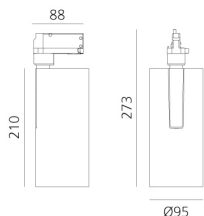

Vector Track 95 16° 2700K Undimmable Black

Carlotta de Bevilacqua

BESCHREIBUNG

Three sizes with three different beam angles each (spot, flood, wide flood) obtained by means of refractive or hybrid optical units. Vector 55 track DALI zoom optic (22°-32°). Junction arm integrated in the spotlight's body to keep the barycentre aligned with the track and prevent any imbalance in possible suspension versions of the track. The junction allows 360° rotation and 90° tilting for maximum emission adjustment freedom. Vector 95 available only in track version. Version with compact 4-conductor (3p+n) adapter with hidden LED driver and not-dimmable phase selector.

IP20   

LUMINAIRE

- Watt: **30W**
- Lichtstrom (lm): **2590lm**
- CCT: **2700K**
- Efficiency: **78%**
- Efficacy: **86.34lm/W**
- CRI: **90**

Anmerkungen

220/240Vac 50/60Hz Electronic ballast included.

ARTIKELNUMMER: AN21104

FUNKTIONEN

- Artikelnummer: **AN21104**
- Farbe: **Black**
- Installation: **ProjectorStromschiene**
- Serie: **Architectural Indoor**
- Anwendungsbereich: **Innenbeleuchtung**
- design: **Carlotta de Bevilacqua**

DIMENSION

- Höhe: **cm 27.3**
- Breite: **cm 9.5**
- Länge Fuß: **cm 8.8**
- Neigung: **-90+90**
- Drehung: **360°**

INKLUSIVE LICHTQUELLEN

- Kategorie: **Led**
- Anzahl: **1**
- Watt: **35W**
- Farbtemperatur(K): **2700K**