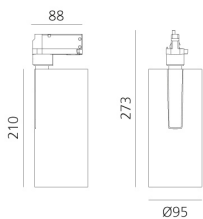

Vector Track 95 16° 2700K Undimmable Brushed bronze

Carlotta de Bevilacqua

IP20   

LUMINAIRE

- Watt: **30W**
- Lichtstrom (lm): **2590lm**
- CCT: **2700K**
- Efficiency: **78%**
- Efficacy: **86.34lm/W**
- CRI: **90**

Anmerkungen

220/240Vac 50/60Hz Electronic ballast included.

BESCHREIBUNG

Three sizes with three different beam angles each (spot, flood, wide flood) obtained by means of refractive or hybrid optical units. Vector 55 track DALI zoom optic (22°-32°). Junction arm integrated in the spotlight's body to keep the barycentre aligned with the track and prevent any imbalance in possible suspension versions of the track. The junction allows 360° rotation and 90° tilting for maximum emission adjustment freedom. Vector 95 available only in track version. Version with compact 4-conductor (3p+n) adapter with hidden LED driver and not-dimmable phase selector.

DIMENSION

- Höhe: **cm 27.3**
- Breite: **cm 9.5**
- Länge Fuß: **cm 8.8**
- Neigung: **-90+90**
- Drehung: **360°**

INKLUSIVE LICHTQUELLEN

- Kategorie: **Led**
- Anzahl: **1**
- Watt: **35W**
- Farbtemperatur(K): **2700K**