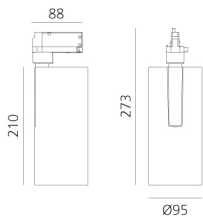

Vector Track 95 16° 2700K Undimmable Brushed copper

Carlotta de Bevilacqua

IP20   

LUMINAIRE

- Watt: **30W**
- Lichtstrom (lm): **2590lm**
- CCT: **2700K**
- Efficiency: **78%**
- Efficacy: **86.34lm/W**
- CRI: **90**

Anmerkungen

220/240Vac 50/60Hz Electronic ballast included.

BESCHREIBUNG

Three sizes with three different beam angles each (spot, flood, wide flood) obtained by means of refractive or hybrid optical units. Vector 55 track DALI zoom optic (22°-32°). Junction arm integrated in the spotlight's body to keep the barycentre aligned with the track and prevent any imbalance in possible suspension versions of the track. The junction allows 360° rotation and 90° tilting for maximum emission adjustment freedom. Vector 95 available only in track version. Version with compact 4-conductor (3p+n) adapter with hidden LED driver and not-dimmable phase selector.

DIMENSION

- Höhe: **cm 27.3**
- Breite: **cm 9.5**
- Länge Fuß: **cm 8.8**
- Neigung: **-90+90**
- Drehung: **360°**

INKLUSIVE LICHTQUELLEN

- Kategorie: **Led**
- Anzahl: **1**
- Watt: **35W**
- Farbtemperatur(K): **2700K**