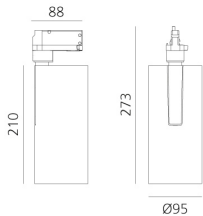

Vector Track 95 16° 2700K Undimmable Brushed silver

Carlotta de Bevilacqua

IP20   

LUMINAIRE

- Watt: **30W**
- Lichtstrom (lm): **2590lm**
- CCT: **2700K**
- Efficiency: **78%**
- Efficacy: **86.34lm/W**
- CRI: **90**

Anmerkungen

220/240Vac 50/60Hz Electronic ballast included.

BESCHREIBUNG

Three sizes with three different beam angles each (spot, flood, wide flood) obtained by means of refractive or hybrid optical units. Vector 55 track DALI zoom optic (22°-32°). Junction arm integrated in the spotlight's body to keep the barycentre aligned with the track and prevent any imbalance in possible suspension versions of the track. The junction allows 360° rotation and 90° tilting for maximum emission adjustment freedom. Vector 95 available only in track version. Version with compact 4-conductor (3p+n) adapter with hidden LED driver and not-dimmable phase selector.

DIMENSION

- Höhe: **cm 27.3**
- Breite: **cm 9.5**
- Länge Fuß: **cm 8.8**
- Neigung: **-90+90**
- Drehung: **360°**

INKLUSIVE LICHTQUELLEN

- Kategorie: **Led**
- Anzahl: **1**
- Watt: **35W**
- Farbtemperatur(K): **2700K**