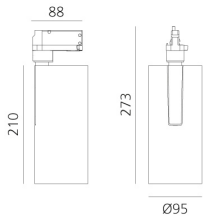

Vector Track 95 16° 3000K DALI Black

Carlotta de Bevilacqua

BESCHREIBUNG

Three sizes with three different beam angles each (spot, flood, wide flood) obtained by means of refractive or hybrid optical units. Vector 55 track DALI zoom optic (22°-32°). Junction arm integrated in the spotlight's body to keep the barycentre aligned with the track and prevent any imbalance in possible suspension versions of the track. The junction allows 360° rotation and 90° tilting for maximum emission adjustment freedom. Vector 95 available only in track version. Version with compact 4-conductor (3p+n) adapter with hidden LED driver and not-dimmable phase selector.

IP20    Dimmbar: 

LUMINAIRE

- Watt: **30W**
- Lichtstrom (lm): **2694lm**
- CCT: **3000K**
- Efficiency: **78%**
- Efficacy: **89.79lm/W**
- CRI: **90**
- Dimmable Typology: **Dali**

Anmerkungen

220/240Vac 50/60Hz Electronic ballast included.

ARTIKELNUMMER: AN20604

FUNKTIONEN

- Artikelnummer: **AN20604**
- Farbe: **Black**
- Installation: **ProjectorStromschiene**
- Serie: **Architectural Indoor**
- Anwendungsbereich: **Innenbeleuchtung**
- design: **Carlotta de Bevilacqua**

DIMENSION

- Höhe: **cm 27.3**
- Breite: **cm 9.5**
- Länge Fuß: **cm 8.8**
- Neigung: **-90+90**
- Drehung: **360°**

INKLUSIVE LICHTQUELLEN

- Kategorie: **Led**
- Anzahl: **1**
- Watt: **35W**
- Farbtemperatur(K): **3000K**
- CRI: **90**