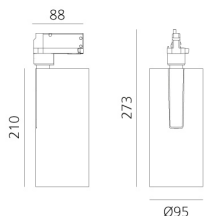

Vector Track 95 16° 3000K DALI Brushed copper

Carlotta de Bevilacqua

IP20    Dimmbar: 

LUMINAIRE

- Watt: **30W**
- Lichtstrom (lm): **2694lm**
- CCT: **3000K**
- Efficiency: **78%**
- Efficacy: **89.79lm/W**
- CRI: **90**
- Dimmable Typology: **Dali**

Anmerkungen

220/240Vac 50/60Hz Electronic ballast included.

BESCHREIBUNG

Three sizes with three different beam angles each (spot, flood, wide flood) obtained by means of refractive or hybrid optical units. Vector 55 track DALI zoom optic (22°-32°). Junction arm integrated in the spotlight's body to keep the barycentre aligned with the track and prevent any imbalance in possible suspension versions of the track. The junction allows 360° rotation and 90° tilting for maximum emission adjustment freedom. Vector 95 available only in track version. Version with compact 4-conductor (3p+n) adapter with hidden LED driver and not-dimmable phase selector.

ARTIKELNUMMER: AN20618

FUNKTIONEN

- Artikelnummer: **AN20618**
- Farbe: **Brushed Copper**
- Installation: **ProjectorStromschiene**
- Serie: **Architectural Indoor**
- Anwendungsbereich: **Innenbeleuchtung**
- design: **Carlotta de Bevilacqua**

DIMENSION

- Höhe: **cm 27.3**
- Breite: **cm 9.5**
- Länge Fuß: **cm 8.8**
- Neigung: **-90+90**
- Drehung: **360°**

INKLUSIVE LICHTQUELLEN

- Kategorie: **Led**
- Anzahl: **1**
- Watt: **35W**
- Farbtemperatur(K): **3000K**
- CRI: **90**