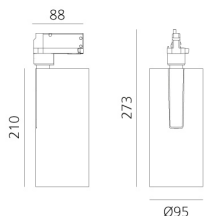

Vector Track 95 16° 3000K DALI Brushed silver

Carlotta de Bevilacqua

IP20    Dimmbar: 

LUMINAIRE

- Watt: **30W**
- Lichtstrom (lm): **2694lm**
- CCT: **3000K**
- Efficiency: **78%**
- Efficacy: **89.79lm/W**
- CRI: **90**
- Dimmable Typology: **Dali**

Anmerkungen

220/240Vac 50/60Hz Electronic ballast included.

BESCHREIBUNG

Three sizes with three different beam angles each (spot, flood, wide flood) obtained by means of refractive or hybrid optical units. Vector 55 track DALI zoom optic (22°-32°). Junction arm integrated in the spotlight's body to keep the barycentre aligned with the track and prevent any imbalance in possible suspension versions of the track. The junction allows 360° rotation and 90° tilting for maximum emission adjustment freedom. Vector 95 available only in track version. Version with compact 4-conductor (3p+n) adapter with hidden LED driver and not-dimmable phase selector.

ARTIKELNUMMER: AN20615

FUNKTIONEN

- Artikelnummer: **AN20615**
- Farbe: **Brushed Silver**
- Installation: **ProjectorStromschiene**
- Serie: **Architectural Indoor**
- Anwendungsbereich: **Innenbeleuchtung**
- design: **Carlotta de Bevilacqua**

DIMENSION

- Höhe: **cm 27.3**
- Breite: **cm 9.5**
- Länge Fuß: **cm 8.8**
- Neigung: **-90+90**
- Drehung: **360°**

INKLUSIVE LICHTQUELLEN

- Kategorie: **Led**
- Anzahl: **1**
- Watt: **35W**
- Farbtemperatur(K): **3000K**
- CRI: **90**