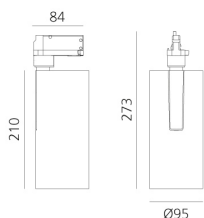

Vector Track 95 16° 3000K DALI Eutrac Black

Carlotta de Bevilacqua

BESCHREIBUNG

Three sizes with three different beam angles each (spot, flood, wide flood) obtained by means of refractive or hybrid optical units. Vector 55 track DALI zoom optic (22°-32°). Junction arm integrated in the spotlight's body to keep the barycentre aligned with the track and prevent any imbalance in possible suspension versions of the track. The junction allows 360° rotation and 90° tilting for maximum emission adjustment freedom. Vector 95 available only in track version. Version with compact 4-conductor (3p+n) adapter with hidden LED driver and not-dimmable phase selector.

IP20    Dimmbar: 

LUMINAIRE

- Watt: **30W**
- Lichtstrom (lm): **2694lm**
- CCT: **3000K**
- Efficiency: **78%**
- Efficacy: **89.79lm/W**
- CRI: **90**
- Dimmable Typology: **Dali**

Anmerkungen

220/240Vac 50/60Hz Electronic ballast included.

ARTIKELNUMMER: AN30604

FUNKTIONEN

- Artikelnummer: **AN30604**
- Farbe: **Black**
- Installation: **ProjectorStromschiene**
- Serie: **Architectural Indoor**
- Anwendungsbereich: **Innenbeleuchtung**
- design: **Carlotta de Bevilacqua**

DIMENSION

- Höhe: **cm 27.3**
- Breite: **cm 9.5**
- Länge Fuß: **cm 8.4**
- Neigung: **-90+90**
- Drehung: **360°**

INKLUSIVE LICHTQUELLEN

- Kategorie: **Led**
- Anzahl: **1**
- Watt: **35W**
- Farbtemperatur(K): **3000K**
- CRI: **90**