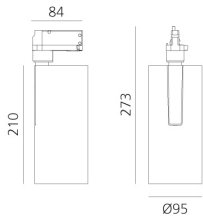

Vector Track 95 16° 3000K DALI Eutrac Brushed copper

Carlotta de Bevilacqua

IP20    Dimmbar: 

LUMINAIRE

- Watt: **30W**
- Lichtstrom (lm): **2694lm**
- CCT: **3000K**
- Efficiency: **78%**
- Efficacy: **89.79lm/W**
- CRI: **90**
- Dimmable Typology: **Dali**

Anmerkungen

220/240Vac 50/60Hz Electronic ballast included.

BESCHREIBUNG

Three sizes with three different beam angles each (spot, flood, wide flood) obtained by means of refractive or hybrid optical units. Vector 55 track DALI zoom optic (22°-32°). Junction arm integrated in the spotlight's body to keep the barycentre aligned with the track and prevent any imbalance in possible suspension versions of the track. The junction allows 360° rotation and 90° tilting for maximum emission adjustment freedom. Vector 95 available only in track version. Version with compact 4-conductor (3p+n) adapter with hidden LED driver and not-dimmable phase selector.

ARTIKELNUMMER: AN30618

FUNKTIONEN

- Artikelnummer: **AN30618**
- Farbe: **Brushed Copper**
- Installation: **ProjectorStromschiene**
- Serie: **Architectural Indoor**
- Anwendungsbereich: **Innenbeleuchtung**
- design: **Carlotta de Bevilacqua**

DIMENSION

- Höhe: **cm 27.3**
- Breite: **cm 9.5**
- Länge Fuß: **cm 8.4**
- Neigung: **-90+90**
- Drehung: **360°**

INKLUSIVE LICHTQUELLEN

- Kategorie: **Led**
- Anzahl: **1**
- Watt: **35W**
- Farbtemperatur(K): **3000K**
- CRI: **90**