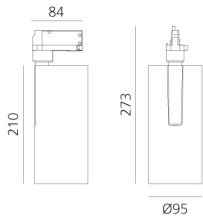

Vector Track 95 16° 3000K DALI Eutrac Brushed silver

Carlotta de Bevilacqua

IP20    Dimmbar: 

LUMINAIRE

- Watt: **30W**
- Lichtstrom (lm): **2694lm**
- CCT: **3000K**
- Efficiency: **78%**
- Efficacy: **89.79lm/W**
- CRI: **90**
- Dimmable Typology: **Dali**

Anmerkungen

220/240Vac 50/60Hz Electronic ballast included.

BESCHREIBUNG

Three sizes with three different beam angles each (spot, flood, wide flood) obtained by means of refractive or hybrid optical units. Vector 55 track DALI zoom optic (22°-32°). Junction arm integrated in the spotlight's body to keep the barycentre aligned with the track and prevent any imbalance in possible suspension versions of the track. The junction allows 360° rotation and 90° tilting for maximum emission adjustment freedom. Vector 95 available only in track version. Version with compact 4-conductor (3p+n) adapter with hidden LED driver and not-dimmable phase selector.

ARTIKELNUMMER: AN30615

FUNKTIONEN

- Artikelnummer: **AN30615**
- Farbe: **Brushed Silver**
- Installation: **ProjectorStromschiene**
- Serie: **Architectural Indoor**
- Anwendungsbereich: **Innenbeleuchtung**
- design: **Carlotta de Bevilacqua**

DIMENSION

- Höhe: **cm 27.3**
- Breite: **cm 9.5**
- Länge Fuß: **cm 8.4**
- Neigung: **-90+90**
- Drehung: **360°**

INKLUSIVE LICHTQUELLEN

- Kategorie: **Led**
- Anzahl: **1**
- Watt: **35W**
- Farbtemperatur(K): **3000K**
- CRI: **90**