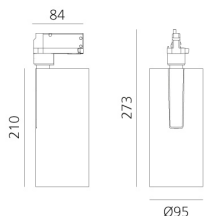

Vector Track 95 16° 3000K DALI Eutrac White

Carlotta de Bevilacqua

IP20    Dimmbar: 

LUMINAIRE

- Watt: **30W**
- Lichtstrom (lm): **2694lm**
- CCT: **3000K**
- Efficiency: **78%**
- Efficacy: **89.79lm/W**
- CRI: **90**
- Dimmable Typology: **Dali**

Anmerkungen

220/240Vac 50/60Hz Electronic ballast included.

BESCHREIBUNG

Three sizes with three different beam angles each (spot, flood, wide flood) obtained by means of refractive or hybrid optical units. Vector 55 track DALI zoom optic (22°-32°). Junction arm integrated in the spotlight's body to keep the barycentre aligned with the track and prevent any imbalance in possible suspension versions of the track. The junction allows 360° rotation and 90° tilting for maximum emission adjustment freedom. Vector 95 available only in track version. Version with compact 4-conductor (3p+n) adapter with hidden LED driver and not-dimmable phase selector.

ARTIKELNUMMER: AN30601

FUNKTIONEN

- Artikelnummer: **AN30601**
- Farbe: **White**
- Installation: **ProjectorStromschiene**
- Serie: **Architectural Indoor**
- Anwendungsbereich: **Innenbeleuchtung**
- design: **Carlotta de Bevilacqua**

DIMENSION

- Höhe: **cm 27.3**
- Breite: **cm 9.5**
- Länge Fuß: **cm 8.4**
- Neigung: **-90+90**
- Drehung: **360°**

INKLUSIVE LICHTQUELLEN

- Kategorie: **Led**
- Anzahl: **1**
- Watt: **35W**
- Farbtemperatur(K): **3000K**
- CRI: **90**