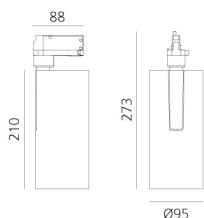

Vector Track 95 16° 3000K DALI White

Carlotta de Bevilacqua

IP20    Dimmbar: 

LUMINAIRE

- Watt: **30W**
- Lichtstrom (lm): **2694lm**
- CCT: **3000K**
- Efficiency: **78%**
- Efficacy: **89.79lm/W**
- CRI: **90**
- Dimmable Typology: **Dali**

Anmerkungen

220/240Vac 50/60Hz Electronic ballast included.

BESCHREIBUNG

Three sizes with three different beam angles each (spot, flood, wide flood) obtained by means of refractive or hybrid optical units. Vector 55 track DALI zoom optic (22°-32°). Junction arm integrated in the spotlight's body to keep the barycentre aligned with the track and prevent any imbalance in possible suspension versions of the track. The junction allows 360° rotation and 90° tilting for maximum emission adjustment freedom. Vector 95 available only in track version. Version with compact 4-conductor (3p+n) adapter with hidden LED driver and not-dimmable phase selector.

ARTIKELNUMMER: AN20601

FUNKTIONEN

- Artikelnummer: **AN20601**
- Farbe: **White**
- Installation: **ProjectorStromschiene**
- Serie: **Architectural Indoor**
- Anwendungsbereich: **Innenbeleuchtung**
- design: **Carlotta de Bevilacqua**

DIMENSION

- Höhe: **cm 27.3**
- Breite: **cm 9.5**
- Länge Fuß: **cm 8.8**
- Neigung: **-90+90**
- Drehung: **360°**

INKLUSIVE LICHTQUELLEN

- Kategorie: **Led**
- Anzahl: **1**
- Watt: **35W**
- Farbtemperatur(K): **3000K**
- CRI: **90**