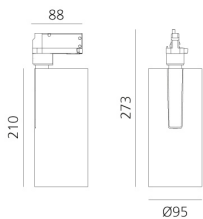

BESCHREIBUNG

Three sizes with three different beam angles each (spot, flood, wide flood) obtained by means of refractive or hybrid optical units. Vector 55 track DALI zoom optic (22°-32°). Junction arm integrated in the spotlight's body to keep the barycentre aligned with the track and prevent any imbalance in possible suspension versions of the track. The junction allows 360° rotation and 90° tilting for maximum emission adjustment freedom. Vector 95 available only in track version. Version with compact 4-conductor (3p+n) adapter with hidden LED driver and not-dimmable phase selector.

IP20