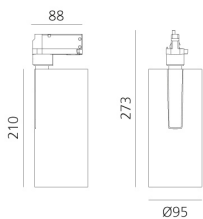

Vector Track 95 16° 3000K Undimmable Brushed bronze

Carlotta de Bevilacqua

IP20   

LUMINAIRE

- Watt: **30W**
- Lichtstrom (lm): **2694lm**
- CCT: **3000K**
- Efficiency: **78%**
- Efficacy: **89.79lm/W**
- CRI: **90**

Anmerkungen

220/240Vac 50/60Hz Electronic ballast included.

BESCHREIBUNG

Three sizes with three different beam angles each (spot, flood, wide flood) obtained by means of refractive or hybrid optical units. Vector 55 track DALI zoom optic (22°-32°). Junction arm integrated in the spotlight's body to keep the barycentre aligned with the track and prevent any imbalance in possible suspension versions of the track. The junction allows 360° rotation and 90° tilting for maximum emission adjustment freedom. Vector 95 available only in track version. Version with compact 4-conductor (3p+n) adapter with hidden LED driver and not-dimmable phase selector.

ARTIKELNUMMER: AN20120

FUNKTIONEN

- Artikelnummer: **AN20120**
- Farbe: **Brushed Bronze**
- Installation: **ProjectorStromschiene**
- Serie: **Architectural Indoor**
- Anwendungsbereich: **Innenbeleuchtung**
- design: **Carlotta de Bevilacqua**

DIMENSION

- Höhe: **cm 27.3**
- Breite: **cm 9.5**
- Länge Fuß: **cm 8.8**
- Neigung: **-90+90**
- Drehung: **360°**

INKLUSIVE LICHTQUELLEN

- Kategorie: **Led**
- Anzahl: **1**
- Watt: **35W**
- Farbtemperatur(K): **3000K**
- CRI: **90**