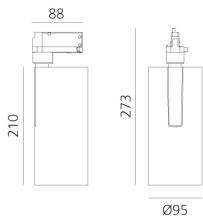

Vector Track 95 16° 3000K Undimmable Brushed copper

Carlotta de Bevilacqua

IP20   

LUMINAIRE

- Watt: **30W**
- Lichtstrom (lm): **2694lm**
- CCT: **3000K**
- Efficiency: **78%**
- Efficacy: **89.79lm/W**
- CRI: **90**

Anmerkungen

220/240Vac 50/60Hz Electronic ballast included.

BESCHREIBUNG

Three sizes with three different beam angles each (spot, flood, wide flood) obtained by means of refractive or hybrid optical units. Vector 55 track DALI zoom optic (22°-32°). Junction arm integrated in the spotlight's body to keep the barycentre aligned with the track and prevent any imbalance in possible suspension versions of the track. The junction allows 360° rotation and 90° tilting for maximum emission adjustment freedom. Vector 95 available only in track version. Version with compact 4-conductor (3p+n) adapter with hidden LED driver and not-dimmable phase selector.

ARTIKELNUMMER: AN20118

FUNKTIONEN

- Artikelnummer: **AN20118**
- Farbe: **Brushed Copper**
- Installation: **ProjectorStromschiene**
- Serie: **Architectural Indoor**
- Anwendungsbereich: **Innenbeleuchtung**
- design: **Carlotta de Bevilacqua**

DIMENSION

- Höhe: **cm 27.3**
- Breite: **cm 9.5**
- Länge Fuß: **cm 8.8**
- Neigung: **-90+90**
- Drehung: **360°**

INKLUSIVE LICHTQUELLEN

- Kategorie: **Led**
- Anzahl: **1**
- Watt: **35W**
- Farbtemperatur(K): **3000K**
- CRI: **90**