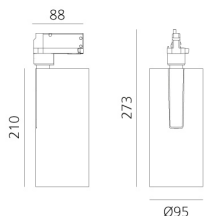

Vector Track 95 16° 3000K Undimmable Brushed silver

Carlotta de Bevilacqua

IP20   

LUMINAIRE

- Watt: **30W**
- Lichtstrom (lm): **2694lm**
- CCT: **3000K**
- Efficiency: **78%**
- Efficacy: **89.79lm/W**
- CRI: **90**

Anmerkungen

220/240Vac 50/60Hz Electronic ballast included.

BESCHREIBUNG

Three sizes with three different beam angles each (spot, flood, wide flood) obtained by means of refractive or hybrid optical units. Vector 55 track DALI zoom optic (22°-32°). Junction arm integrated in the spotlight's body to keep the barycentre aligned with the track and prevent any imbalance in possible suspension versions of the track. The junction allows 360° rotation and 90° tilting for maximum emission adjustment freedom. Vector 95 available only in track version. Version with compact 4-conductor (3p+n) adapter with hidden LED driver and not-dimmable phase selector.

ARTIKELNUMMER: AN20115

FUNKTIONEN

- Artikelnummer: **AN20115**
- Farbe: **Brushed Silver**
- Installation: **ProjectorStromschiene**
- Serie: **Architectural Indoor**
- Anwendungsbereich: **Innenbeleuchtung**
- design: **Carlotta de Bevilacqua**

DIMENSION

- Höhe: **cm 27.3**
- Breite: **cm 9.5**
- Länge Fuß: **cm 8.8**
- Neigung: **-90+90**
- Drehung: **360°**

INKLUSIVE LICHTQUELLEN

- Kategorie: **Led**
- Anzahl: **1**
- Watt: **35W**
- Farbtemperatur(K): **3000K**
- CRI: **90**