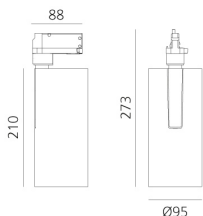

Vector Track 95 16° 3000K Undimmable White

Carlotta de Bevilacqua

IP20   

LUMINAIRE

- Watt: **30W**
- Lichtstrom (lm): **2694lm**
- CCT: **3000K**
- Efficiency: **78%**
- Efficacy: **89.79lm/W**
- CRI: **90**

Anmerkungen

220/240Vac 50/60Hz Electronic ballast included.

BESCHREIBUNG

Three sizes with three different beam angles each (spot, flood, wide flood) obtained by means of refractive or hybrid optical units. Vector 55 track DALI zoom optic (22°-32°). Junction arm integrated in the spotlight's body to keep the barycentre aligned with the track and prevent any imbalance in possible suspension versions of the track. The junction allows 360° rotation and 90° tilting for maximum emission adjustment freedom. Vector 95 available only in track version. Version with compact 4-conductor (3p+n) adapter with hidden LED driver and not-dimmable phase selector.

ARTIKELNUMMER: AN20101

FUNKTIONEN

- Artikelnummer: **AN20101**
- Farbe: **White**
- Installation: **ProjectorStromschiene**
- Serie: **Architectural Indoor**
- Anwendungsbereich: **Innenbeleuchtung**
- design: **Carlotta de Bevilacqua**

DIMENSION

- Höhe: **cm 27.3**
- Breite: **cm 9.5**
- Länge Fuß: **cm 8.8**
- Neigung: **-90+90**
- Drehung: **360°**

INKLUSIVE LICHTQUELLEN

- Kategorie: **Led**
- Anzahl: **1**
- Watt: **35W**
- Farbtemperatur(K): **3000K**
- CRI: **90**