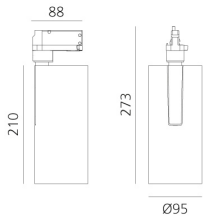

Vector Track 95 16° 4000K DALI Black

Carlotta de Bevilacqua

BESCHREIBUNG

Three sizes with three different beam angles each (spot, flood, wide flood) obtained by means of refractive or hybrid optical units. Vector 55 track DALI zoom optic (22°-32°). Junction arm integrated in the spotlight's body to keep the barycentre aligned with the track and prevent any imbalance in possible suspension versions of the track. The junction allows 360° rotation and 90° tilting for maximum emission adjustment freedom. Vector 95 available only in track version. Version with compact 4-conductor (3p+n) adapter with hidden LED driver and not-dimmable phase selector.

IP20    Dimmbar: 

LUMINAIRE

- Watt: **30W**
- Lichtstrom (lm): **2735lm**
- CCT: **4000K**
- Efficiency: **78%**
- Efficacy: **91.18lm/W**
- CRI: **90**
- Dimmable Typology: **Dali**

Anmerkungen

220/240Vac 50/60Hz Electronic ballast included.

ARTIKELNUMMER: AN25604

FUNKTIONEN

- Artikelnummer: **AN25604**
- Farbe: **Black**
- Installation: **ProjectorStromschiene**
- Serie: **Architectural Indoor**
- Anwendungsbereich: **Innenbeleuchtung**
- design: **Carlotta de Bevilacqua**

DIMENSION

- Höhe: **cm 27.3**
- Breite: **cm 9.5**
- Länge Fuß: **cm 8.8**
- Neigung: **-90+90**
- Drehung: **360°**

INKLUSIVE LICHTQUELLEN

- Kategorie: **Led**
- Anzahl: **1**
- Watt: **35W**
- Farbtemperatur(K): **4000K**
- CRI: **90**