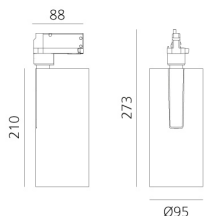

Vector Track 95 16° 4000K DALI Brushed Bronze

Carlotta de Bevilacqua

IP20    Dimmbar: 

LUMINAIRE

- Watt: **30W**
- Lichtstrom (lm): **2735lm**
- CCT: **4000K**
- Efficiency: **78%**
- Efficacy: **91.18lm/W**
- CRI: **90**
- Dimmable Typology: **Dali**

Anmerkungen

220/240Vac 50/60Hz Electronic ballast included.

BESCHREIBUNG

Three sizes with three different beam angles each (spot, flood, wide flood) obtained by means of refractive or hybrid optical units. Vector 55 track DALI zoom optic (22°-32°). Junction arm integrated in the spotlight's body to keep the barycentre aligned with the track and prevent any imbalance in possible suspension versions of the track. The junction allows 360° rotation and 90° tilting for maximum emission adjustment freedom. Vector 95 available only in track version. Version with compact 4-conductor (3p+n) adapter with hidden LED driver and not-dimmable phase selector.

ARTIKELNUMMER: AN25620

FUNKTIONEN

- Artikelnummer: **AN25620**
- Farbe: **Brushed Bronze**
- Installation: **ProjectorStromschiene**
- Serie: **Architectural Indoor**
- Anwendungsbereich: **Innenbeleuchtung**
- design: **Carlotta de Bevilacqua**

DIMENSION

- Höhe: **cm 27.3**
- Breite: **cm 9.5**
- Länge Fuß: **cm 8.8**
- Neigung: **-90+90**
- Drehung: **360°**

INKLUSIVE LICHTQUELLEN

- Kategorie: **Led**
- Anzahl: **1**
- Watt: **35W**
- Farbtemperatur(K): **4000K**
- CRI: **90**