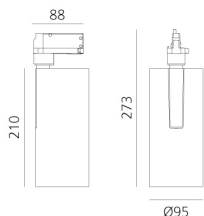

Vector Track 95 16° 4000K DALI Brushed Copper

Carlotta de Bevilacqua

IP20    Dimmbar: 

LUMINAIRE

- Watt: **30W**
- Lichtstrom (lm): **2735lm**
- CCT: **4000K**
- Efficiency: **78%**
- Efficacy: **91.18lm/W**
- CRI: **90**
- Dimmable Typology: **Dali**

Anmerkungen

220/240Vac 50/60Hz Electronic ballast included.

BESCHREIBUNG

Three sizes with three different beam angles each (spot, flood, wide flood) obtained by means of refractive or hybrid optical units. Vector 55 track DALI zoom optic (22°-32°). Junction arm integrated in the spotlight's body to keep the barycentre aligned with the track and prevent any imbalance in possible suspension versions of the track. The junction allows 360° rotation and 90° tilting for maximum emission adjustment freedom. Vector 95 available only in track version. Version with compact 4-conductor (3p+n) adapter with hidden LED driver and not-dimmable phase selector.

ARTIKELNUMMER: AN25618

FUNKTIONEN

- Artikelnummer: **AN25618**
- Farbe: **Brushed Copper**
- Installation: **ProjectorStromschiene**
- Serie: **Architectural Indoor**
- Anwendungsbereich: **Innenbeleuchtung**
- design: **Carlotta de Bevilacqua**

DIMENSION

- Höhe: **cm 27.3**
- Breite: **cm 9.5**
- Länge Fuß: **cm 8.8**
- Neigung: **-90+90**
- Drehung: **360°**

INKLUSIVE LICHTQUELLEN

- Kategorie: **Led**
- Anzahl: **1**
- Watt: **35W**
- Farbtemperatur(K): **4000K**
- CRI: **90**