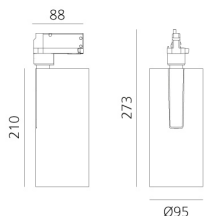

Vector Track 95 16° 4000K DALI Brushed Silver

Carlotta de Bevilacqua

IP20    Dimmbar: 

LUMINAIRE

- Watt: **30W**
- Lichtstrom (lm): **2735lm**
- CCT: **4000K**
- Efficiency: **78%**
- Efficacy: **91.18lm/W**
- CRI: **90**
- Dimmable Typology: **Dali**

Anmerkungen

220/240Vac 50/60Hz Electronic ballast included.

BESCHREIBUNG

Three sizes with three different beam angles each (spot, flood, wide flood) obtained by means of refractive or hybrid optical units. Vector 55 track DALI zoom optic (22°-32°). Junction arm integrated in the spotlight's body to keep the barycentre aligned with the track and prevent any imbalance in possible suspension versions of the track. The junction allows 360° rotation and 90° tilting for maximum emission adjustment freedom. Vector 95 available only in track version. Version with compact 4-conductor (3p+n) adapter with hidden LED driver and not-dimmable phase selector.

ARTIKELNUMMER: AN25615

FUNKTIONEN

- Artikelnummer: **AN25615**
- Farbe: **Brushed Silver**
- Installation: **ProjectorStromschiene**
- Serie: **Architectural Indoor**
- Anwendungsbereich: **Innenbeleuchtung**
- design: **Carlotta de Bevilacqua**

DIMENSION

- Höhe: **cm 27.3**
- Breite: **cm 9.5**
- Länge Fuß: **cm 8.8**
- Neigung: **-90+90**
- Drehung: **360°**

INKLUSIVE LICHTQUELLEN

- Kategorie: **Led**
- Anzahl: **1**
- Watt: **35W**
- Farbtemperatur(K): **4000K**
- CRI: **90**