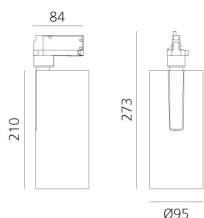

Vector Track 95 16° 4000K DALI Eutrac Black

Carlotta de Bevilacqua

BESCHREIBUNG

Three sizes with three different beam angles each (spot, flood, wide flood) obtained by means of refractive or hybrid optical units. Vector 55 track DALI zoom optic (22°-32°). Junction arm integrated in the spotlight's body to keep the barycentre aligned with the track and prevent any imbalance in possible suspension versions of the track. The junction allows 360° rotation and 90° tilting for maximum emission adjustment freedom. Vector 95 available only in track version. Version with compact 4-conductor (3p+n) adapter with hidden LED driver and not-dimmable phase selector.

IP20    Dimmbar: 

LUMINAIRE

- Watt: **30W**
- Lichtstrom (lm): **2735lm**
- CCT: **4000K**
- Efficiency: **78%**
- Efficacy: **91.18lm/W**
- CRI: **90**
- Dimmable Typology: **Dali**

Anmerkungen

220/240Vac 50/60Hz Electronic ballast included.

ARTIKELNUMMER: AN35604

FUNKTIONEN

- Artikelnummer: **AN35604**
- Farbe: **Black**
- Installation: **ProjectorStromschiene**
- Serie: **Architectural Indoor**
- Anwendungsbereich: **Innenbeleuchtung**
- design: **Carlotta de Bevilacqua**

DIMENSION

- Höhe: **cm 27.3**
- Breite: **cm 9.5**
- Länge Fuß: **cm 8.4**
- Neigung: **-90+90**
- Drehung: **360°**

INKLUSIVE LICHTQUELLEN

- Kategorie: **Led**
- Anzahl: **1**
- Watt: **35W**
- Farbtemperatur(K): **4000K**
- CRI: **90**