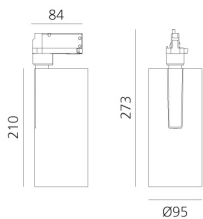

Vector Track 95 16° 4000K DALI Eutrac Brushed Bronze

Carlotta de Bevilacqua

IP20    Dimmbar: 

LUMINAIRE

- Watt: **30W**
- Lichtstrom (lm): **2735lm**
- CCT: **4000K**
- Efficiency: **78%**
- Efficacy: **91.18lm/W**
- CRI: **90**
- Dimmable Typology: **Dali**

Anmerkungen

220/240Vac 50/60Hz Electronic ballast included.

BESCHREIBUNG

Three sizes with three different beam angles each (spot, flood, wide flood) obtained by means of refractive or hybrid optical units. Vector 55 track DALI zoom optic (22°-32°). Junction arm integrated in the spotlight's body to keep the barycentre aligned with the track and prevent any imbalance in possible suspension versions of the track. The junction allows 360° rotation and 90° tilting for maximum emission adjustment freedom. Vector 95 available only in track version. Version with compact 4-conductor (3p+n) adapter with hidden LED driver and not-dimmable phase selector.

ARTIKELNUMMER: AN35620

FUNKTIONEN

- Artikelnummer: **AN35620**
- Farbe: **Brushed Bronze**
- Installation: **ProjectorStromschiene**
- Serie: **Architectural Indoor**
- Anwendungsbereich: **Innenbeleuchtung**
- design: **Carlotta de Bevilacqua**

DIMENSION

- Höhe: **cm 27.3**
- Breite: **cm 9.5**
- Länge Fuß: **cm 8.4**
- Neigung: **-90+90**
- Drehung: **360°**

INKLUSIVE LICHTQUELLEN

- Kategorie: **Led**
- Anzahl: **1**
- Watt: **35W**
- Farbtemperatur(K): **4000K**
- CRI: **90**