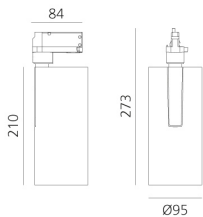

## LUMINAIRE

- Watt: **30W**
- Lichtstrom (lm): **2735lm**
- CCT: **4000K**
- Efficiency: **78%**
- Efficacy: **91.18lm/W**
- CRI: **90**
- Dimmable Typology: **Dali**

## BESCHREIBUNG

Three sizes with three different beam angles each (spot, flood, wide flood) obtained by means of refractive or hybrid optical units. Vector 55 track DALI zoom optic (22°-32°). Junction arm integrated in the spotlight's body to keep the barycentre aligned with the track and prevent any imbalance in possible suspension versions of the track. The junction allows 360° rotation and 90° tilting for maximum emission adjustment freedom. Vector 95 available only in track version. Version with compact 4-conductor (3p+n) adapter with hidden LED driver and not-dimmable phase selector.

## DIMENSION

- Höhe: **cm 27.3**
- Breite: **cm 9.5**
- Länge Fuß: **cm 8.4**
- Neigung: **-90+90**
- Drehung: **360°**