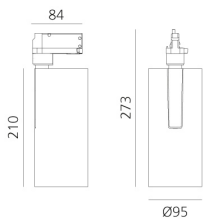

Vector Track 95 16° 4000K DALI Eutrac Brushed Silver

Carlotta de Bevilacqua

IP20    Dimmbar: 

LUMINAIRE

- Watt: **30W**
- Lichtstrom (lm): **2735lm**
- CCT: **4000K**
- Efficiency: **78%**
- Efficacy: **91.18lm/W**
- CRI: **90**
- Dimmable Typology: **Dali**

Anmerkungen

220/240Vac 50/60Hz Electronic ballast included.

BESCHREIBUNG

Three sizes with three different beam angles each (spot, flood, wide flood) obtained by means of refractive or hybrid optical units. Vector 55 track DALI zoom optic (22°-32°). Junction arm integrated in the spotlight's body to keep the barycentre aligned with the track and prevent any imbalance in possible suspension versions of the track. The junction allows 360° rotation and 90° tilting for maximum emission adjustment freedom. Vector 95 available only in track version. Version with compact 4-conductor (3p+n) adapter with hidden LED driver and not-dimmable phase selector.

DIMENSION

- Höhe: **cm 27.3**
- Breite: **cm 9.5**
- Länge Fuß: **cm 8.4**
- Neigung: **-90+90**
- Drehung: **360°**

INKLUSIVE LICHTQUELLEN

- Kategorie: **Led**
- Anzahl: **1**
- Watt: **35W**
- Farbtemperatur(K): **4000K**
- CRI: **90**