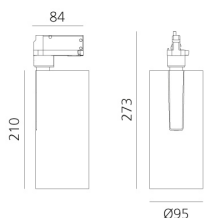

Vector Track 95 16° 4000K DALI Eutrac White

Carlotta de Bevilacqua

IP20    Dimmbar: 

LUMINAIRE

- Watt: **30W**
- Lichtstrom (lm): **2735lm**
- CCT: **4000K**
- Efficiency: **78%**
- Efficacy: **91.18lm/W**
- CRI: **90**
- Dimmable Typology: **Dali**

Anmerkungen

220/240Vac 50/60Hz Electronic ballast included.

BESCHREIBUNG

Three sizes with three different beam angles each (spot, flood, wide flood) obtained by means of refractive or hybrid optical units. Vector 55 track DALI zoom optic (22°-32°). Junction arm integrated in the spotlight's body to keep the barycentre aligned with the track and prevent any imbalance in possible suspension versions of the track. The junction allows 360° rotation and 90° tilting for maximum emission adjustment freedom. Vector 95 available only in track version. Version with compact 4-conductor (3p+n) adapter with hidden LED driver and not-dimmable phase selector.

ARTIKELNUMMER: AN35601

FUNKTIONEN

- Artikelnummer: **AN35601**
- Farbe: **White**
- Installation: **ProjectorStromschiene**
- Serie: **Architectural Indoor**
- Anwendungsbereich: **Innenbeleuchtung**
- design: **Carlotta de Bevilacqua**

DIMENSION

- Höhe: **cm 27.3**
- Breite: **cm 9.5**
- Länge Fuß: **cm 8.4**
- Neigung: **-90+90**
- Drehung: **360°**

INKLUSIVE LICHTQUELLEN

- Kategorie: **Led**
- Anzahl: **1**
- Watt: **35W**
- Farbtemperatur(K): **4000K**
- CRI: **90**