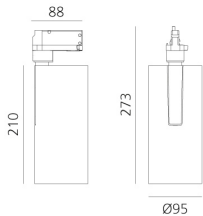

Vector Track 95 16° 4000K DALI White

Carlotta de Bevilacqua

IP20    Dimmbar: 

LUMINAIRE

- Watt: **30W**
- Lichtstrom (lm): **2735lm**
- CCT: **4000K**
- Efficiency: **78%**
- Efficacy: **91.18lm/W**
- CRI: **90**
- Dimmable Typology: **Dali**

Anmerkungen

220/240Vac 50/60Hz Electronic ballast included.

BESCHREIBUNG

Three sizes with three different beam angles each (spot, flood, wide flood) obtained by means of refractive or hybrid optical units. Vector 55 track DALI zoom optic (22°-32°). Junction arm integrated in the spotlight's body to keep the barycentre aligned with the track and prevent any imbalance in possible suspension versions of the track. The junction allows 360° rotation and 90° tilting for maximum emission adjustment freedom. Vector 95 available only in track version. Version with compact 4-conductor (3p+n) adapter with hidden LED driver and not-dimmable phase selector.

ARTIKELNUMMER: AN25601

FUNKTIONEN

- Artikelnummer: **AN25601**
- Farbe: **White**
- Installation: **ProjectorStromschiene**
- Serie: **Architectural Indoor**
- Anwendungsbereich: **Innenbeleuchtung**
- design: **Carlotta de Bevilacqua**

DIMENSION

- Höhe: **cm 27.3**
- Breite: **cm 9.5**
- Länge Fuß: **cm 8.8**
- Neigung: **-90+90**
- Drehung: **360°**

INKLUSIVE LICHTQUELLEN

- Kategorie: **Led**
- Anzahl: **1**
- Watt: **35W**
- Farbtemperatur(K): **4000K**
- CRI: **90**