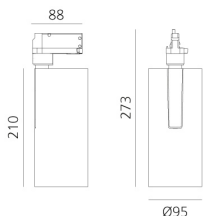

BESCHREIBUNG

Three sizes with three different beam angles each (spot, flood, wide flood) obtained by means of refractive or hybrid optical units. Vector 55 track DALI zoom optic (22°-32°). Junction arm integrated in the spotlight's body to keep the barycentre aligned with the track and prevent any imbalance in possible suspension versions of the track. The junction allows 360° rotation and 90° tilting for maximum emission adjustment freedom. Vector 95 available only in track version. Version with compact 4-conductor (3p+n) adapter with hidden LED driver and not-dimmable phase selector.

IP20