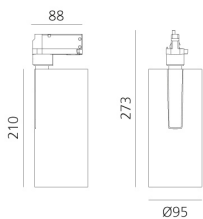

Vector Track 95 16° 4000K Undimmable Brushed Bronze

Carlotta de Bevilacqua

IP20   

LUMINAIRE

- Watt: **30W**
- Lichtstrom (lm): **2735lm**
- CCT: **4000K**
- Efficiency: **78%**
- Efficacy: **91.18lm/W**
- CRI: **90**

Anmerkungen

220/240Vac 50/60Hz Electronic ballast included.

BESCHREIBUNG

Three sizes with three different beam angles each (spot, flood, wide flood) obtained by means of refractive or hybrid optical units. Vector 55 track DALI zoom optic (22°-32°). Junction arm integrated in the spotlight's body to keep the barycentre aligned with the track and prevent any imbalance in possible suspension versions of the track. The junction allows 360° rotation and 90° tilting for maximum emission adjustment freedom. Vector 95 available only in track version. Version with compact 4-conductor (3p+n) adapter with hidden LED driver and not-dimmable phase selector.

DIMENSION

- Höhe: **cm 27.3**
- Breite: **cm 9.5**
- Länge Fuß: **cm 8.8**
- Neigung: **-90+90**
- Drehung: **360°**

INKLUSIVE LICHTQUELLEN

- Kategorie: **Led**
- Anzahl: **1**
- Watt: **35W**
- Farbtemperatur(K): **4000K**
- CRI: **90**