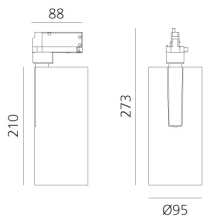

Vector Track 95 16° 4000K Undimmable Brushed Copper

Carlotta de Bevilacqua

IP20   

LUMINAIRE

- Watt: **30W**
- Lichtstrom (lm): **2735lm**
- CCT: **4000K**
- Efficiency: **78%**
- Efficacy: **91.18lm/W**
- CRI: **90**

Anmerkungen

220/240Vac 50/60Hz Electronic ballast included.

BESCHREIBUNG

Three sizes with three different beam angles each (spot, flood, wide flood) obtained by means of refractive or hybrid optical units. Vector 55 track DALI zoom optic (22°-32°). Junction arm integrated in the spotlight's body to keep the barycentre aligned with the track and prevent any imbalance in possible suspension versions of the track. The junction allows 360° rotation and 90° tilting for maximum emission adjustment freedom. Vector 95 available only in track version. Version with compact 4-conductor (3p+n) adapter with hidden LED driver and not-dimmable phase selector.

ARTIKELNUMMER: AN25118

FUNKTIONEN

- Artikelnummer: **AN25118**
- Farbe: **Brushed Copper**
- Installation: **ProjectorStromschiene**
- Serie: **Architectural Indoor**
- Anwendungsbereich: **Innenbeleuchtung**
- design: **Carlotta de Bevilacqua**

DIMENSION

- Höhe: **cm 27.3**
- Breite: **cm 9.5**
- Länge Fuß: **cm 8.8**
- Neigung: **-90+90**
- Drehung: **360°**

INKLUSIVE LICHTQUELLEN

- Kategorie: **Led**
- Anzahl: **1**
- Watt: **35W**
- Farbtemperatur(K): **4000K**
- CRI: **90**