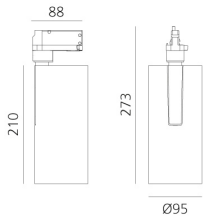

Vector Track 95 16° 4000K Undimmable Brushed Silver

Carlotta de Bevilacqua

IP20   

LUMINAIRE

- Watt: **30W**
- Lichtstrom (lm): **2735lm**
- CCT: **4000K**
- Efficiency: **78%**
- Efficacy: **91.18lm/W**
- CRI: **90**

Anmerkungen

220/240Vac 50/60Hz Electronic ballast included.

BESCHREIBUNG

Three sizes with three different beam angles each (spot, flood, wide flood) obtained by means of refractive or hybrid optical units. Vector 55 track DALI zoom optic (22°-32°). Junction arm integrated in the spotlight's body to keep the barycentre aligned with the track and prevent any imbalance in possible suspension versions of the track. The junction allows 360° rotation and 90° tilting for maximum emission adjustment freedom. Vector 95 available only in track version. Version with compact 4-conductor (3p+n) adapter with hidden LED driver and not-dimmable phase selector.

DIMENSION

- Höhe: **cm 27.3**
- Breite: **cm 9.5**
- Länge Fuß: **cm 8.8**
- Neigung: **-90+90**
- Drehung: **360°**

INKLUSIVE LICHTQUELLEN

- Kategorie: **Led**
- Anzahl: **1**
- Watt: **35W**
- Farbtemperatur(K): **4000K**
- CRI: **90**