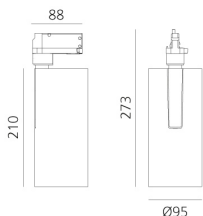

Vector Track 95 16° 4000K Undimmable White

Carlotta de Bevilacqua

IP20   

LUMINAIRE

- Watt: **30W**
- Lichtstrom (lm): **2735lm**
- CCT: **4000K**
- Efficiency: **78%**
- Efficacy: **91.18lm/W**
- CRI: **90**

Anmerkungen

220/240Vac 50/60Hz Electronic ballast included.

BESCHREIBUNG

Three sizes with three different beam angles each (spot, flood, wide flood) obtained by means of refractive or hybrid optical units. Vector 55 track DALI zoom optic (22°-32°). Junction arm integrated in the spotlight's body to keep the barycentre aligned with the track and prevent any imbalance in possible suspension versions of the track. The junction allows 360° rotation and 90° tilting for maximum emission adjustment freedom. Vector 95 available only in track version. Version with compact 4-conductor (3p+n) adapter with hidden LED driver and not-dimmable phase selector.

ARTIKELNUMMER: AN25101

FUNKTIONEN

- Artikelnummer: **AN25101**
- Farbe: **White**
- Installation: **ProjectorStromschiene**
- Serie: **Architectural Indoor**
- Anwendungsbereich: **Innenbeleuchtung**
- design: **Carlotta de Bevilacqua**

DIMENSION

- Höhe: **cm 27.3**
- Breite: **cm 9.5**
- Länge Fuß: **cm 8.8**
- Neigung: **-90+90**
- Drehung: **360°**

INKLUSIVE LICHTQUELLEN

- Kategorie: **Led**
- Anzahl: **1**
- Watt: **35W**
- Farbtemperatur(K): **4000K**
- CRI: **90**