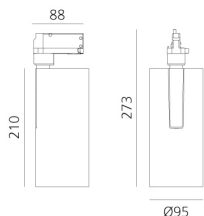

Vector Track 95 24° 2700K DALI Black

Carlotta de Bevilacqua

BESCHREIBUNG

Three sizes with three different beam angles each (spot, flood, wide flood) obtained by means of refractive or hybrid optical units. Vector 55 track DALI zoom optic (22°-32°). Junction arm integrated in the spotlight's body to keep the barycentre aligned with the track and prevent any imbalance in possible suspension versions of the track. The junction allows 360° rotation and 90° tilting for maximum emission adjustment freedom. Vector 95 available only in track version. Version with compact 4-conductor (3p+n) adapter with hidden LED driver and not-dimmable phase selector.

IP20    Dimmbar: 

LUMINAIRE

- Watt: **30W**
- Lichtstrom (lm): **2602lm**
- CCT: **2700K**
- Efficiency: **79%**
- Efficacy: **86.75lm/W**
- CRI: **90**
- Dimmable Typology: **Dali**

Anmerkungen

220/240Vac 50/60Hz Electronic ballast included.

ARTIKELNUMMER: AN21704

FUNKTIONEN

- Artikelnummer: **AN21704**
- Farbe: **Black**
- Installation: **ProjectorStromschiene**
- Serie: **Architectural Indoor**
- Anwendungsbereich: **Innenbeleuchtung**
- design: **Carlotta de Bevilacqua**

DIMENSION

- Höhe: **cm 27.3**
- Breite: **cm 9.5**
- Länge Fuß: **cm 8.8**
- Neigung: **-90+90**
- Drehung: **360°**

INKLUSIVE LICHTQUELLEN

- Kategorie: **Led**
- Anzahl: **1**
- Watt: **35W**
- Farbtemperatur(K): **2700K**