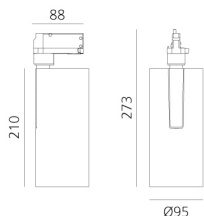

Vector Track 95 24° 2700K DALI Brushed copper

Carlotta de Bevilacqua

IP20    Dimmbar: 

LUMINAIRE

- Watt: **30W**
- Lichtstrom (lm): **2602lm**
- CCT: **2700K**
- Efficiency: **79%**
- Efficacy: **86.75lm/W**
- CRI: **90**
- Dimmable Typology: **Dali**

Anmerkungen

220/240Vac 50/60Hz Electronic ballast included.

BESCHREIBUNG

Three sizes with three different beam angles each (spot, flood, wide flood) obtained by means of refractive or hybrid optical units. Vector 55 track DALI zoom optic (22°-32°). Junction arm integrated in the spotlight's body to keep the barycentre aligned with the track and prevent any imbalance in possible suspension versions of the track. The junction allows 360° rotation and 90° tilting for maximum emission adjustment freedom. Vector 95 available only in track version. Version with compact 4-conductor (3p+n) adapter with hidden LED driver and not-dimmable phase selector.

ARTIKELNUMMER: AN21718

FUNKTIONEN

- Artikelnummer: **AN21718**
- Farbe: **Brushed Copper**
- Installation: **ProjectorStromschiene**
- Serie: **Architectural Indoor**
- Anwendungsbereich: **Innenbeleuchtung**
- design: **Carlotta de Bevilacqua**

DIMENSION

- Höhe: **cm 27.3**
- Breite: **cm 9.5**
- Länge Fuß: **cm 8.8**
- Neigung: **-90+90**
- Drehung: **360°**

INKLUSIVE LICHTQUELLEN

- Kategorie: **Led**
- Anzahl: **1**
- Watt: **35W**
- Farbtemperatur(K): **2700K**