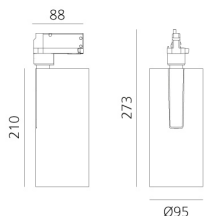

Vector Track 95 24° 2700K DALI Brushed silver

Carlotta de Bevilacqua

IP20    Dimmbar: 

LUMINAIRE

- Watt: **30W**
- Lichtstrom (lm): **2602lm**
- CCT: **2700K**
- Efficiency: **79%**
- Efficacy: **86.75lm/W**
- CRI: **90**
- Dimmable Typology: **Dali**

Anmerkungen

220/240Vac 50/60Hz Electronic ballast included.

BESCHREIBUNG

Three sizes with three different beam angles each (spot, flood, wide flood) obtained by means of refractive or hybrid optical units. Vector 55 track DALI zoom optic (22°-32°). Junction arm integrated in the spotlight's body to keep the barycentre aligned with the track and prevent any imbalance in possible suspension versions of the track. The junction allows 360° rotation and 90° tilting for maximum emission adjustment freedom. Vector 95 available only in track version. Version with compact 4-conductor (3p+n) adapter with hidden LED driver and not-dimmable phase selector.

ARTIKELNUMMER: AN21715

FUNKTIONEN

- Artikelnummer: **AN21715**
- Farbe: **Brushed Silver**
- Installation: **ProjectorStromschiene**
- Serie: **Architectural Indoor**
- Anwendungsbereich: **Innenbeleuchtung**
- design: **Carlotta de Bevilacqua**

DIMENSION

- Höhe: **cm 27.3**
- Breite: **cm 9.5**
- Länge Fuß: **cm 8.8**
- Neigung: **-90+90**
- Drehung: **360°**

INKLUSIVE LICHTQUELLEN

- Kategorie: **Led**
- Anzahl: **1**
- Watt: **35W**
- Farbtemperatur(K): **2700K**