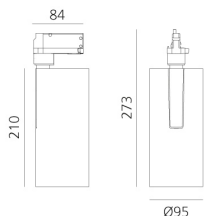

BESCHREIBUNG

Three sizes with three different beam angles each (spot, flood, wide flood) obtained by means of refractive or hybrid optical units. Vector 55 track DALI zoom optic (22°-32°). Junction arm integrated in the spotlight's body to keep the barycentre aligned with the track and prevent any imbalance in possible suspension versions of the track. The junction allows 360° rotation and 90° tilting for maximum emission adjustment freedom. Vector 95 available only in track version. Version with compact 4-conductor (3p+n) adapter with hidden LED driver and not-dimmable phase selector.

IP20 Dimmbar: