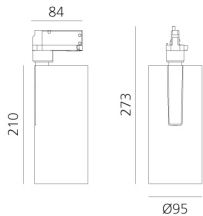

Vector Track 95 24° 2700K DALI Eutrac Brushed bronze

Carlotta de Bevilacqua

BESCHREIBUNG

Three sizes with three different beam angles each (spot, flood, wide flood) obtained by means of refractive or hybrid optical units. Vector 55 track DALI zoom optic (22°-32°). Junction arm integrated in the spotlight's body to keep the barycentre aligned with the track and prevent any imbalance in possible suspension versions of the track. The junction allows 360° rotation and 90° tilting for maximum emission adjustment freedom. Vector 95 available only in track version. Version with compact 4-conductor (3p+n) adapter with hidden LED driver and not-dimmable phase selector.

IP20    Dimmbar: 

LUMINAIRE

- Watt: **30W**
- Lichtstrom (lm): **2602lm**
- CCT: **2700K**
- Efficiency: **79%**
- Efficacy: **86.75lm/W**
- CRI: **90**
- Dimmable Typology: **Dali**

Anmerkungen

220/240Vac 50/60Hz Electronic ballast included.

DIMENSION

- Höhe: **cm 27.3**
- Breite: **cm 9.5**
- Länge Fuß: **cm 8.4**
- Neigung: **-90+90**
- Drehung: **360°**

INKLUSIVE LICHTQUELLEN

- Kategorie: **Led**
- Anzahl: **1**
- Watt: **35W**
- Farbtemperatur(K): **2700K**