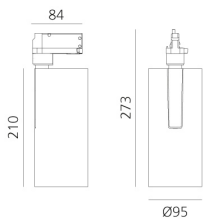

Vector Track 95 24° 2700K DALI Eutrac Brushed copper

Carlotta de Bevilacqua

BESCHREIBUNG

Three sizes with three different beam angles each (spot, flood, wide flood) obtained by means of refractive or hybrid optical units. Vector 55 track DALI zoom optic (22°-32°). Junction arm integrated in the spotlight's body to keep the barycentre aligned with the track and prevent any imbalance in possible suspension versions of the track. The junction allows 360° rotation and 90° tilting for maximum emission adjustment freedom. Vector 95 available only in track version. Version with compact 4-conductor (3p+n) adapter with hidden LED driver and not-dimmable phase selector.

IP20    Dimmbar: 

LUMINAIRE

- Watt: **30W**
- Lichtstrom (lm): **2602lm**
- CCT: **2700K**
- Efficiency: **79%**
- Efficacy: **86.75lm/W**
- CRI: **90**
- Dimmable Typology: **Dali**

Anmerkungen

220/240Vac 50/60Hz Electronic ballast included.

ARTIKELNUMMER: AN31718

FUNKTIONEN

- Artikelnummer: **AN31718**
- Farbe: **Brushed Copper**
- Installation: **ProjectorStromschiene**
- Serie: **Architectural Indoor**
- Anwendungsbereich: **Innenbeleuchtung**
- design: **Carlotta de Bevilacqua**

DIMENSION

- Höhe: **cm 27.3**
- Breite: **cm 9.5**
- Länge Fuß: **cm 8.4**
- Neigung: **-90+90**
- Drehung: **360°**

INKLUSIVE LICHTQUELLEN

- Kategorie: **Led**
- Anzahl: **1**
- Watt: **35W**
- Farbtemperatur(K): **2700K**