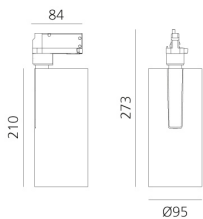

Vector Track 95 24° 2700K DALI Eutrac Brushed silver

Carlotta de Bevilacqua

IP20    Dimmbar: 

LUMINAIRE

- Watt: **30W**
- Lichtstrom (lm): **2602lm**
- CCT: **2700K**
- Efficiency: **79%**
- Efficacy: **86.75lm/W**
- CRI: **90**
- Dimmable Typology: **Dali**

Anmerkungen

220/240Vac 50/60Hz Electronic ballast included.

BESCHREIBUNG

Three sizes with three different beam angles each (spot, flood, wide flood) obtained by means of refractive or hybrid optical units. Vector 55 track DALI zoom optic (22°-32°). Junction arm integrated in the spotlight's body to keep the barycentre aligned with the track and prevent any imbalance in possible suspension versions of the track. The junction allows 360° rotation and 90° tilting for maximum emission adjustment freedom. Vector 95 available only in track version. Version with compact 4-conductor (3p+n) adapter with hidden LED driver and not-dimmable phase selector.

ARTIKELNUMMER: AN31715

FUNKTIONEN

- Artikelnummer: **AN31715**
- Farbe: **Brushed Silver**
- Installation: **ProjectorStromschiene**
- Serie: **Architectural Indoor**
- Anwendungsbereich: **Innenbeleuchtung**
- design: **Carlotta de Bevilacqua**

DIMENSION

- Höhe: **cm 27.3**
- Breite: **cm 9.5**
- Länge Fuß: **cm 8.4**
- Neigung: **-90+90**
- Drehung: **360°**

INKLUSIVE LICHTQUELLEN

- Kategorie: **Led**
- Anzahl: **1**
- Watt: **35W**
- Farbtemperatur(K): **2700K**