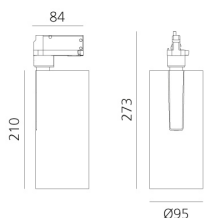

Vector Track 95 24° 2700K DALI Eutrac White

Carlotta de Bevilacqua

IP20    Dimmbar: 

LUMINAIRE

- Watt: **30W**
- Lichtstrom (lm): **2602lm**
- CCT: **2700K**
- Efficiency: **79%**
- Efficacy: **86.75lm/W**
- CRI: **90**
- Dimmable Typology: **Dali**

Anmerkungen

220/240Vac 50/60Hz Electronic ballast included.

BESCHREIBUNG

Three sizes with three different beam angles each (spot, flood, wide flood) obtained by means of refractive or hybrid optical units. Vector 55 track DALI zoom optic (22°-32°). Junction arm integrated in the spotlight's body to keep the barycentre aligned with the track and prevent any imbalance in possible suspension versions of the track. The junction allows 360° rotation and 90° tilting for maximum emission adjustment freedom. Vector 95 available only in track version. Version with compact 4-conductor (3p+n) adapter with hidden LED driver and not-dimmable phase selector.

ARTIKELNUMMER: AN31701

FUNKTIONEN

- Artikelnummer: **AN31701**
- Farbe: **White**
- Installation: **ProjectorStromschiene**
- Serie: **Architectural Indoor**
- Anwendungsbereich: **Innenbeleuchtung**
- design: **Carlotta de Bevilacqua**

DIMENSION

- Höhe: **cm 27.3**
- Breite: **cm 9.5**
- Länge Fuß: **cm 8.4**
- Neigung: **-90+90**
- Drehung: **360°**

INKLUSIVE LICHTQUELLEN

- Kategorie: **Led**
- Anzahl: **1**
- Watt: **35W**
- Farbtemperatur(K): **2700K**