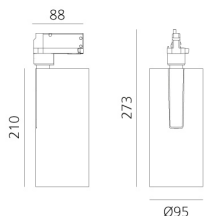

Vector Track 95 24° 2700K DALI White

Carlotta de Bevilacqua

IP20    Dimmbar: 

LUMINAIRE

- Watt: **30W**
- Lichtstrom (lm): **2602lm**
- CCT: **2700K**
- Efficiency: **79%**
- Efficacy: **86.75lm/W**
- CRI: **90**
- Dimmable Typology: **Dali**

Anmerkungen

220/240Vac 50/60Hz Electronic ballast included.

BESCHREIBUNG

Three sizes with three different beam angles each (spot, flood, wide flood) obtained by means of refractive or hybrid optical units. Vector 55 track DALI zoom optic (22°-32°). Junction arm integrated in the spotlight's body to keep the barycentre aligned with the track and prevent any imbalance in possible suspension versions of the track. The junction allows 360° rotation and 90° tilting for maximum emission adjustment freedom. Vector 95 available only in track version. Version with compact 4-conductor (3p+n) adapter with hidden LED driver and not-dimmable phase selector.

ARTIKELNUMMER: AN21701

FUNKTIONEN

- Artikelnummer: **AN21701**
- Farbe: **White**
- Installation: **ProjectorStromschiene**
- Serie: **Architectural Indoor**
- Anwendungsbereich: **Innenbeleuchtung**
- design: **Carlotta de Bevilacqua**

DIMENSION

- Höhe: **cm 27.3**
- Breite: **cm 9.5**
- Länge Fuß: **cm 8.8**
- Neigung: **-90+90**
- Drehung: **360°**

INKLUSIVE LICHTQUELLEN

- Kategorie: **Led**
- Anzahl: **1**
- Watt: **35W**
- Farbtemperatur(K): **2700K**