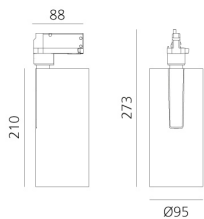

Vector Track 95 24° 2700K Undimmable Black

Carlotta de Bevilacqua

BESCHREIBUNG

Three sizes with three different beam angles each (spot, flood, wide flood) obtained by means of refractive or hybrid optical units. Vector 55 track DALI zoom optic (22°-32°). Junction arm integrated in the spotlight's body to keep the barycentre aligned with the track and prevent any imbalance in possible suspension versions of the track. The junction allows 360° rotation and 90° tilting for maximum emission adjustment freedom. Vector 95 available only in track version. Version with compact 4-conductor (3p+n) adapter with hidden LED driver and not-dimmable phase selector.

IP20   

LUMINAIRE

- Watt: **30W**
- Lichtstrom (lm): **2602lm**
- CCT: **2700K**
- Efficiency: **79%**
- Efficacy: **86.75lm/W**
- CRI: **90**

Anmerkungen

220/240Vac 50/60Hz Electronic ballast included.

ARTIKELNUMMER: AN21204

FUNKTIONEN

- Artikelnummer: **AN21204**
- Farbe: **Black**
- Installation: **ProjectorStromschiene**
- Serie: **Architectural Indoor**
- Anwendungsbereich: **Innenbeleuchtung**
- design: **Carlotta de Bevilacqua**

DIMENSION

- Höhe: **cm 27.3**
- Breite: **cm 9.5**
- Länge Fuß: **cm 8.8**
- Neigung: **-90+90**
- Drehung: **360°**

INKLUSIVE LICHTQUELLEN

- Kategorie: **Led**
- Anzahl: **1**
- Watt: **35W**
- Farbtemperatur(K): **2700K**