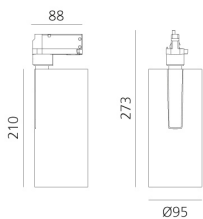

LUMINAIRE

- Watt: **30W**
- Lichtstrom (lm): **2602lm**
- CCT: **2700K**
- Efficiency: **79%**
- Efficacy: **86.75lm/W**
- CRI: **90**

Anmerkungen

220/240Vac 50/60Hz Electronic ballast included.

BESCHREIBUNG

Three sizes with three different beam angles each (spot, flood, wide flood) obtained by means of refractive or hybrid optical units. Vector 55 track DALI zoom optic (22°-32°). Junction arm integrated in the spotlight's body to keep the barycentre aligned with the track and prevent any imbalance in possible suspension versions of the track. The junction allows 360° rotation and 90° tilting for maximum emission adjustment freedom. Vector 95 available only in track version. Version with compact 4-conductor (3p+n) adapter with hidden LED driver and not-dimmable phase selector.

ARTIKELNUMMER: AN21220

FUNKTIONEN

- Artikelnummer: **AN21220**
- Farbe: **Brushed Bronze**
- Installation: **ProjectorStromschiene**
- Serie: **Architectural Indoor**
- Anwendungsbereich: **Innenbeleuchtung**
- design: **Carlotta de Bevilacqua**

DIMENSION

- Höhe: **cm 27.3**
- Breite: **cm 9.5**
- Länge Fuß: **cm 8.8**
- Neigung: **-90+90**
- Drehung: **360°**

INKLUSIVE LICHTQUELLEN

- Kategorie: **Led**
- Anzahl: **1**
- Watt: **35W**
- Farbtemperatur(K): **2700K**