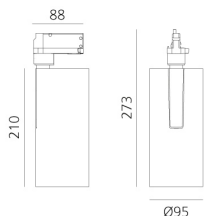

LUMINAIRE

- Watt: **30W**
- Lichtstrom (lm): **2602lm**
- CCT: **2700K**
- Efficiency: **79%**
- Efficacy: **86.75lm/W**
- CRI: **90**

Anmerkungen

220/240Vac 50/60Hz Electronic ballast included.

BESCHREIBUNG

Three sizes with three different beam angles each (spot, flood, wide flood) obtained by means of refractive or hybrid optical units. Vector 55 track DALI zoom optic (22°-32°). Junction arm integrated in the spotlight's body to keep the barycentre aligned with the track and prevent any imbalance in possible suspension versions of the track. The junction allows 360° rotation and 90° tilting for maximum emission adjustment freedom. Vector 95 available only in track version. Version with compact 4-conductor (3p+n) adapter with hidden LED driver and not-dimmable phase selector.

ARTIKELNUMMER: AN21201

FUNKTIONEN

- Artikelnummer: **AN21201**
- Farbe: **White**
- Installation: **ProjectorStromschiene**
- Serie: **Architectural Indoor**
- Anwendungsbereich: **Innenbeleuchtung**
- design: **Carlotta de Bevilacqua**

DIMENSION

- Höhe: **cm 27.3**
- Breite: **cm 9.5**
- Länge Fuß: **cm 8.8**
- Neigung: **-90+90**
- Drehung: **360°**

INKLUSIVE LICHTQUELLEN

- Kategorie: **Led**
- Anzahl: **1**
- Watt: **35W**
- Farbtemperatur(K): **2700K**