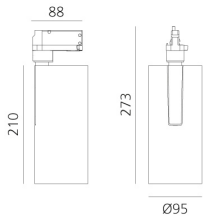

## BESCHREIBUNG

Three sizes with three different beam angles each (spot, flood, wide flood) obtained by means of refractive or hybrid optical units. Vector 55 track DALI zoom optic (22°-32°). Junction arm integrated in the spotlight's body to keep the barycentre aligned with the track and prevent any imbalance in possible suspension versions of the track. The junction allows 360° rotation and 90° tilting for maximum emission adjustment freedom. Vector 95 available only in track version. Version with compact 4-conductor (3p+n) adapter with hidden LED driver and not-dimmable phase selector.

## LUMINAIRE

- Watt: **30W**
- Lichtstrom (lm): **2706lm**
- CCT: **3000K**
- Efficiency: **79%**
- Efficacy: **90.22lm/W**
- CRI: **90**
- Dimmable Typology: **Dali**

## DIMENSION

- Höhe: **cm 27.3**
- Breite: **cm 9.5**
- Länge Fuß: **cm 8.8**
- Neigung: **-90+90**
- Drehung: **360°**