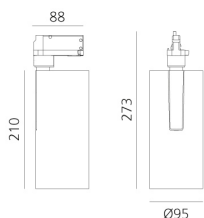

Vector Track 95 24° 3000K DALI Brushed bronze

Carlotta de Bevilacqua

IP20    Dimmbar: 

LUMINAIRE

- Watt: **30W**
- Lichtstrom (lm): **2706lm**
- CCT: **3000K**
- Efficiency: **79%**
- Efficacy: **90.22lm/W**
- CRI: **90**
- Dimmable Typology: **Dali**

Anmerkungen

220/240Vac 50/60Hz Electronic ballast included.

BESCHREIBUNG

Three sizes with three different beam angles each (spot, flood, wide flood) obtained by means of refractive or hybrid optical units. Vector 55 track DALI zoom optic (22°-32°). Junction arm integrated in the spotlight's body to keep the barycentre aligned with the track and prevent any imbalance in possible suspension versions of the track. The junction allows 360° rotation and 90° tilting for maximum emission adjustment freedom. Vector 95 available only in track version. Version with compact 4-conductor (3p+n) adapter with hidden LED driver and not-dimmable phase selector.

ARTIKELNUMMER: AN20720

FUNKTIONEN

- Artikelnummer: **AN20720**
- Farbe: **Brushed Bronze**
- Installation: **ProjectorStromschiene**
- Serie: **Architectural Indoor**
- Anwendungsbereich: **Innenbeleuchtung**
- design: **Carlotta de Bevilacqua**

DIMENSION

- Höhe: **cm 27.3**
- Breite: **cm 9.5**
- Länge Fuß: **cm 8.8**
- Neigung: **-90+90**
- Drehung: **360°**

INKLUSIVE LICHTQUELLEN

- Kategorie: **Led**
- Anzahl: **1**
- Watt: **35W**
- Farbtemperatur(K): **3000K**
- CRI: **90**