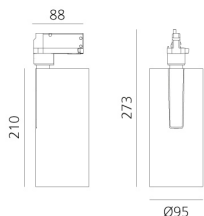

Vector Track 95 24° 3000K DALI Brushed copper

Carlotta de Bevilacqua

IP20    Dimmbar: 

LUMINAIRE

- Watt: **30W**
- Lichtstrom (lm): **2706lm**
- CCT: **3000K**
- Efficiency: **79%**
- Efficacy: **90.22lm/W**
- CRI: **90**
- Dimmable Typology: **Dali**

Anmerkungen

220/240Vac 50/60Hz Electronic ballast included.

BESCHREIBUNG

Three sizes with three different beam angles each (spot, flood, wide flood) obtained by means of refractive or hybrid optical units. Vector 55 track DALI zoom optic (22°-32°). Junction arm integrated in the spotlight's body to keep the barycentre aligned with the track and prevent any imbalance in possible suspension versions of the track. The junction allows 360° rotation and 90° tilting for maximum emission adjustment freedom. Vector 95 available only in track version. Version with compact 4-conductor (3p+n) adapter with hidden LED driver and not-dimmable phase selector.

ARTIKELNUMMER: AN20718

FUNKTIONEN

- Artikelnummer: **AN20718**
- Farbe: **Brushed Copper**
- Installation: **ProjectorStromschiene**
- Serie: **Architectural Indoor**
- Anwendungsbereich: **Innenbeleuchtung**
- design: **Carlotta de Bevilacqua**

DIMENSION

- Höhe: **cm 27.3**
- Breite: **cm 9.5**
- Länge Fuß: **cm 8.8**
- Neigung: **-90+90**
- Drehung: **360°**

INKLUSIVE LICHTQUELLEN

- Kategorie: **Led**
- Anzahl: **1**
- Watt: **35W**
- Farbtemperatur(K): **3000K**
- CRI: **90**