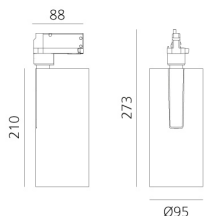

Vector Track 95 24° 3000K DALI Brushed silver

Carlotta de Bevilacqua

IP20    Dimmbar: 

LUMINAIRE

- Watt: **30W**
- Lichtstrom (lm): **2706lm**
- CCT: **3000K**
- Efficiency: **79%**
- Efficacy: **90.22lm/W**
- CRI: **90**
- Dimmable Typology: **Dali**

Anmerkungen

220/240Vac 50/60Hz Electronic ballast included.

BESCHREIBUNG

Three sizes with three different beam angles each (spot, flood, wide flood) obtained by means of refractive or hybrid optical units. Vector 55 track DALI zoom optic (22°-32°). Junction arm integrated in the spotlight's body to keep the barycentre aligned with the track and prevent any imbalance in possible suspension versions of the track. The junction allows 360° rotation and 90° tilting for maximum emission adjustment freedom. Vector 95 available only in track version. Version with compact 4-conductor (3p+n) adapter with hidden LED driver and not-dimmable phase selector.

ARTIKELNUMMER: AN20715

FUNKTIONEN

- Artikelnummer: **AN20715**
- Farbe: **Brushed Silver**
- Installation: **ProjectorStromschiene**
- Serie: **Architectural Indoor**
- Anwendungsbereich: **Innenbeleuchtung**
- design: **Carlotta de Bevilacqua**

DIMENSION

- Höhe: **cm 27.3**
- Breite: **cm 9.5**
- Länge Fuß: **cm 8.8**
- Neigung: **-90+90**
- Drehung: **360°**

INKLUSIVE LICHTQUELLEN

- Kategorie: **Led**
- Anzahl: **1**
- Watt: **35W**
- Farbtemperatur(K): **3000K**
- CRI: **90**