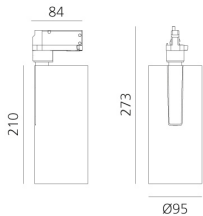

Vector Track 95 24° 3000K DALI Eutrac Brushed bronze

Carlotta de Bevilacqua

BESCHREIBUNG

Three sizes with three different beam angles each (spot, flood, wide flood) obtained by means of refractive or hybrid optical units. Vector 55 track DALI zoom optic (22°-32°). Junction arm integrated in the spotlight's body to keep the barycentre aligned with the track and prevent any imbalance in possible suspension versions of the track. The junction allows 360° rotation and 90° tilting for maximum emission adjustment freedom. Vector 95 available only in track version. Version with compact 4-conductor (3p+n) adapter with hidden LED driver and not-dimmable phase selector.

IP20    Dimmbar: 

LUMINAIRE

- Watt: **30W**
- Lichtstrom (lm): **2706lm**
- CCT: **3000K**
- Efficiency: **79%**
- Efficacy: **90.22lm/W**
- CRI: **90**
- Dimmable Typology: **Dali**

Anmerkungen

220/240Vac 50/60Hz Electronic ballast included.

DIMENSION

- Höhe: **cm 27.3**
- Breite: **cm 9.5**
- Länge Fuß: **cm 8.4**
- Neigung: **-90+90**
- Drehung: **360°**

INKLUSIVE LICHTQUELLEN

- Kategorie: **Led**
- Anzahl: **1**
- Watt: **35W**
- Farbtemperatur(K): **3000K**
- CRI: **90**