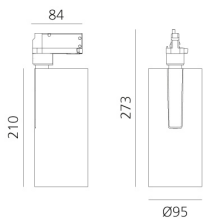

Vector Track 95 24° 3000K DALI Eutrac Brushed copper

Carlotta de Bevilacqua

IP20    Dimmbar: 

LUMINAIRE

- Watt: **30W**
- Lichtstrom (lm): **2706lm**
- CCT: **3000K**
- Efficiency: **79%**
- Efficacy: **90.22lm/W**
- CRI: **90**
- Dimmable Typology: **Dali**

Anmerkungen

220/240Vac 50/60Hz Electronic ballast included.

BESCHREIBUNG

Three sizes with three different beam angles each (spot, flood, wide flood) obtained by means of refractive or hybrid optical units. Vector 55 track DALI zoom optic (22°-32°). Junction arm integrated in the spotlight's body to keep the barycentre aligned with the track and prevent any imbalance in possible suspension versions of the track. The junction allows 360° rotation and 90° tilting for maximum emission adjustment freedom. Vector 95 available only in track version. Version with compact 4-conductor (3p+n) adapter with hidden LED driver and not-dimmable phase selector.

ARTIKELNUMMER: AN30718

FUNKTIONEN

- Artikelnummer: **AN30718**
- Farbe: **Brushed Copper**
- Installation: **ProjectorStromschiene**
- Serie: **Architectural Indoor**
- Anwendungsbereich: **Innenbeleuchtung**
- design: **Carlotta de Bevilacqua**

DIMENSION

- Höhe: **cm 27.3**
- Breite: **cm 9.5**
- Länge Fuß: **cm 8.4**
- Neigung: **-90+90**
- Drehung: **360°**

INKLUSIVE LICHTQUELLEN

- Kategorie: **Led**
- Anzahl: **1**
- Watt: **35W**
- Farbtemperatur(K): **3000K**
- CRI: **90**